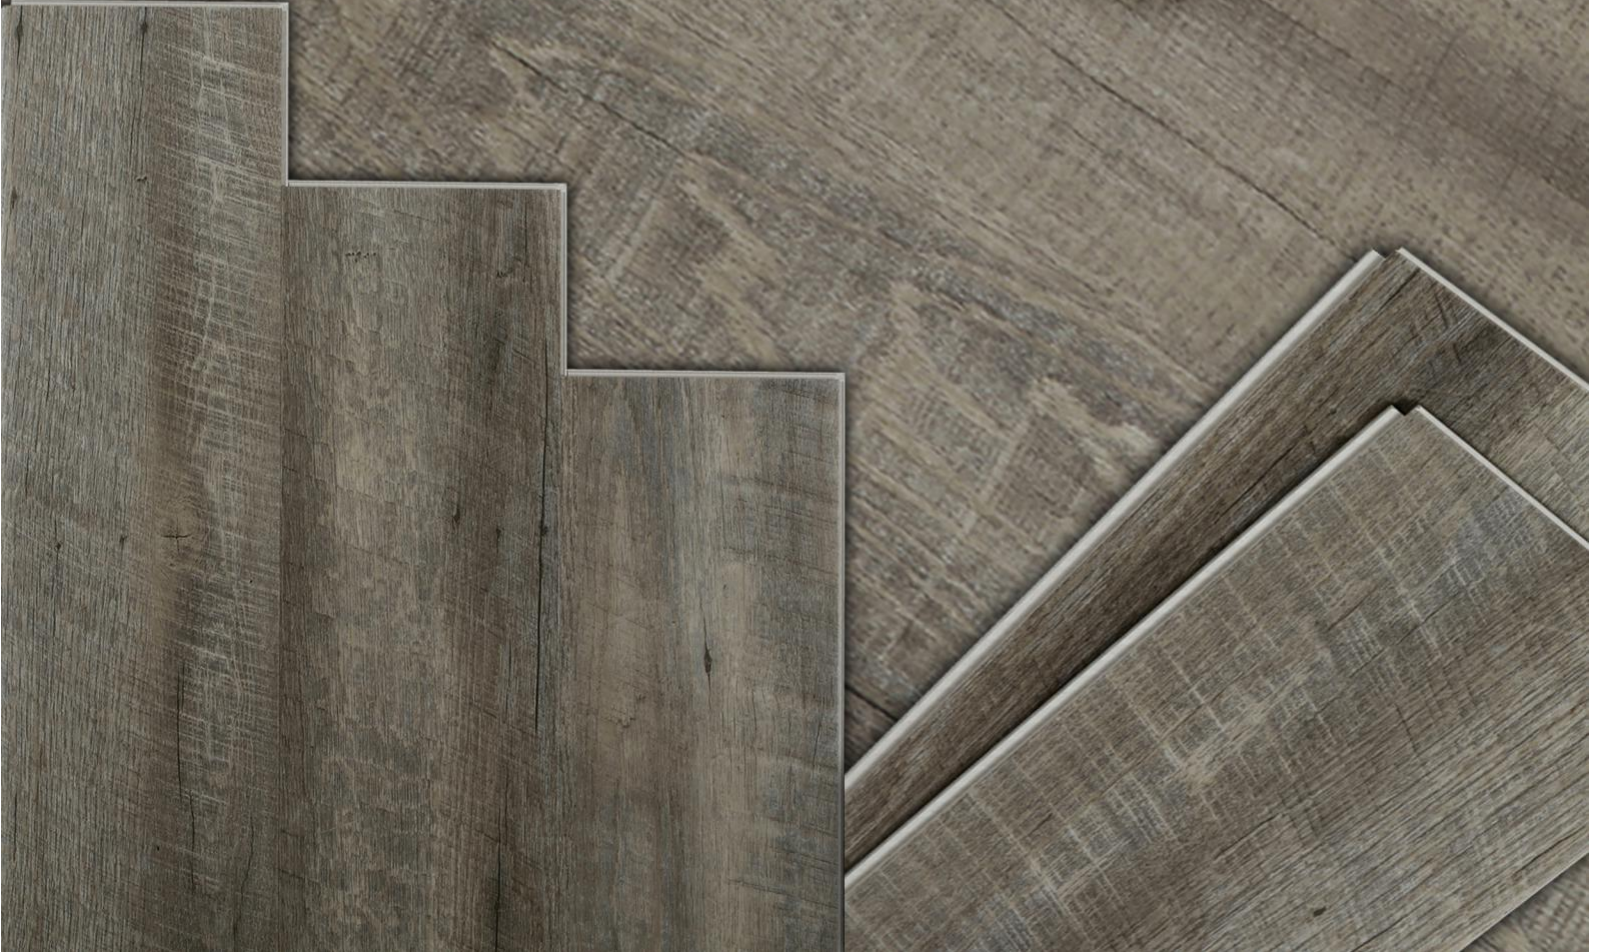

COLOUR : PARADOR GREY
CODE : HS 0008